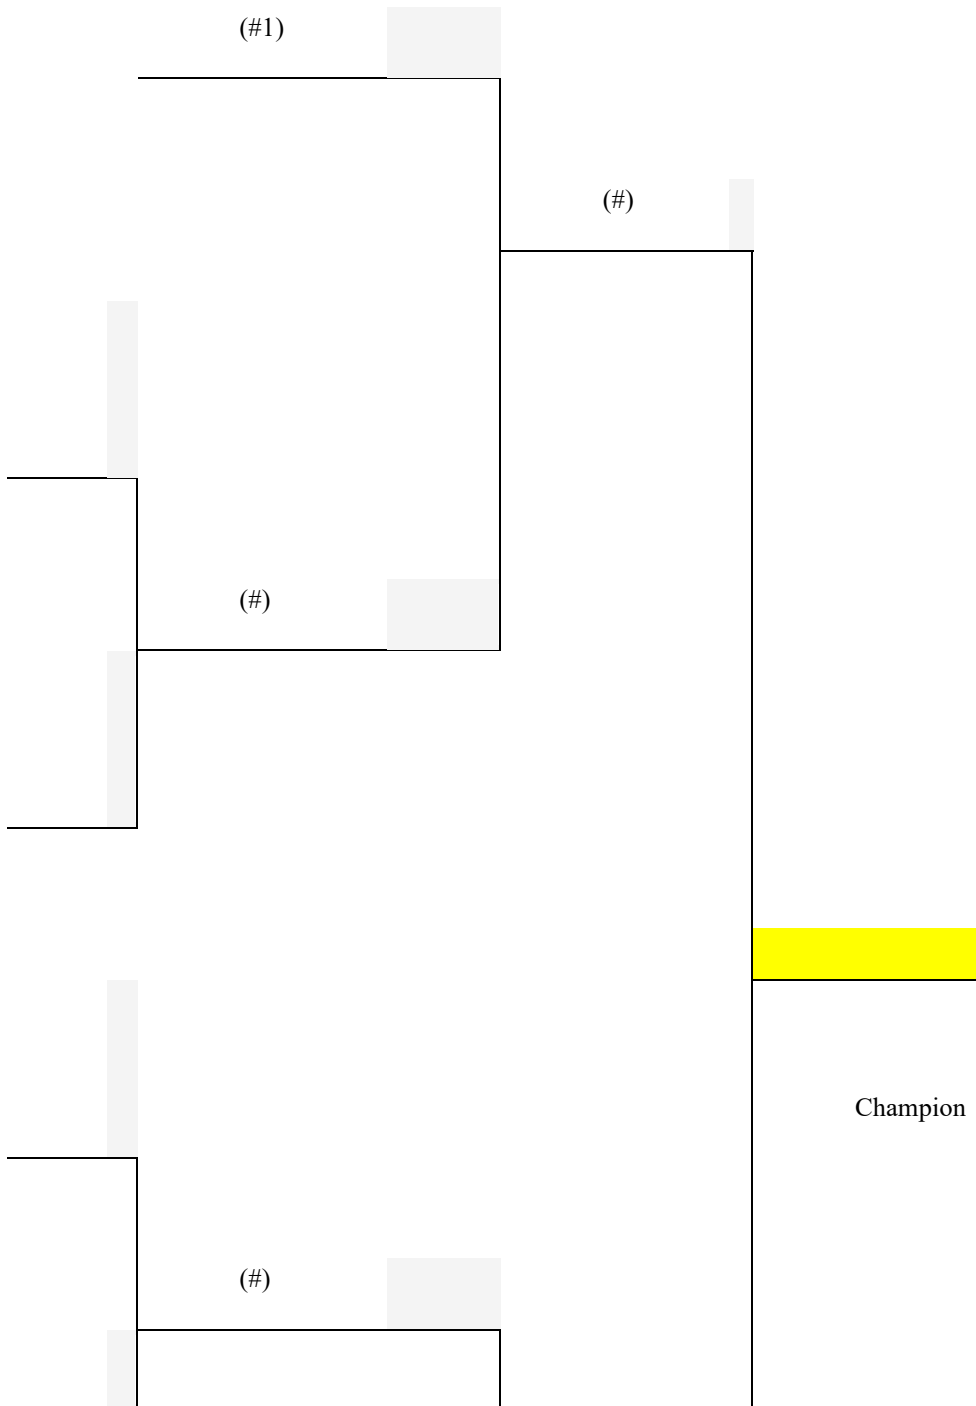

CITY OF NEWPORT NEWS - DEPARTMENT OF PARKS, RECREATION, AND TOURISM
INTERMEDIATE & SENIOR YOUTH SOCCER LEAGUE – SPRING 2026 GAME SCHEDULE

2026 Spring - Intermediate Division Bracket

UPDATED