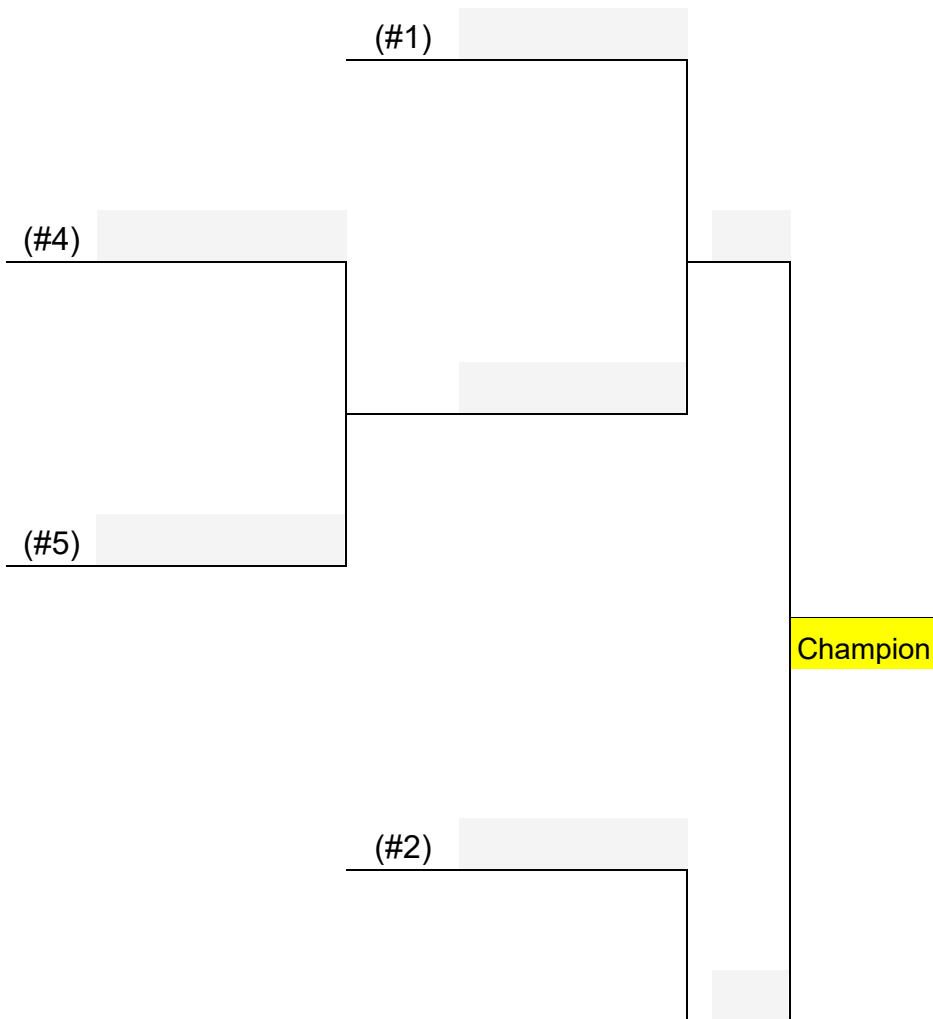

## 2026 Spring - Intermediate Division Bracket

UPDATED

**CITY OF NEWPORT NEWS - DEPARTMENT OF PARKS, RECREATION, AND TOURISM  
INTERMEDIATE & SENIOR YOUTH SOCCER LEAGUE – SPRING 2026 GAME SCHEDULE**

**2026 Spring - Senior Division Bracket**